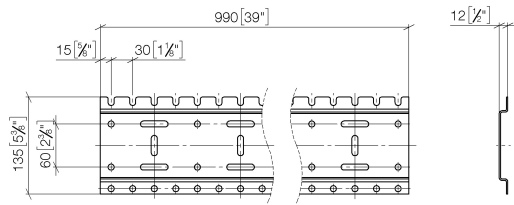

## xGRID Installation track 990 mm -

---

12 320 970 90

- width 990mm
- height 135 mm
- depth 12 mm
- retaining screws and plugs

More information about the xGRID installation track can be found in the planning appendix to the SYMETRICS brochure.

# xGRID Installation track 990 mm -

12 320 970 90

mm [inches]

xGRID Installation track 990 mm -

12 320 970 90

Spare parts list

No.	Item Number	Name	Quantity used	Delivery time
1	04 30 31 024 01 90	fixing set	6	2